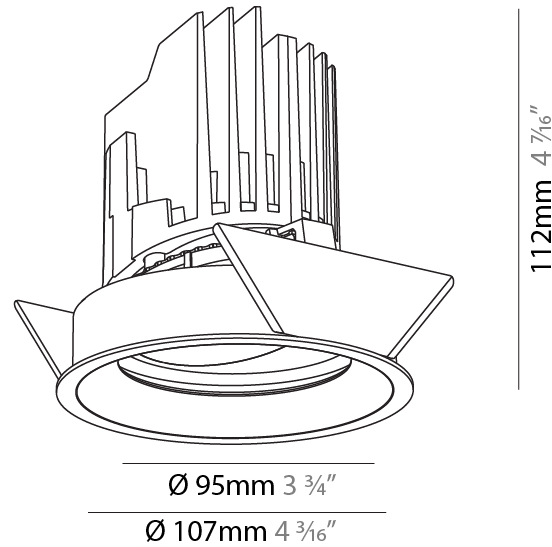

GENERAL

Series: Bioniq
 Subseries: Bioniq Round Adjustable
 Brand: Prolight
 Division: Architectural
 Mounting Type: Recessed
 Mounting Location: Ceiling
 Subcategory: Downlight

PHYSICAL

Shape: Round
 Diameter (mm): 107
 Diameter (in): 4 3/16
 Height (mm): 112
 Height (in): 4 7/16
 Ceiling Thickness (mm): 10 / 12.5 / 15
 Ceiling Thickness (in): 3/8 or 1/2 or 9/16
 Min. Recessing Depth (mm): 130
 Min. Recessing Depth (in): 5 1/8
 Light Distribution: Adjustable / Downlight
 Weight (kg): 0.47
 Weight (lbs): 1.04
 Fixture Finish: SSR / BKV / CWI / CRY / HAB / UFT / ITA / RUA / FTG / MYG / LOD / PUS / FRO / FUP / KIA / POP / BLS / SPG / MEY / GOH / GUM / CHC / COM / ABZ / JAG / OBR / MOS / ROR
 Fixture Material: Aluminum Die Cast
 Cut-out Measurements: 98mm / 3 7/8"

OPTICAL

Reflector°: 10
 Optic°: Lens Pack - No Lens
 Adjustability: Rotational 355°; Tilt 30°

RATINGS AND CERTIFICATIONS

Certified By: Certified for North American Standards
 IP rating: IP20

BIONIQ ROUND ADJUSTABLE RECESSED