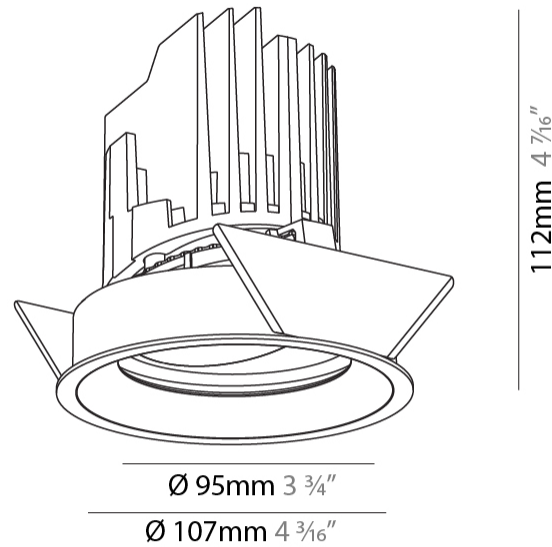

GENERAL

Series: Bioniq
 Subseries: Bioniq Round Adjustable
 Brand: Prolicht
 Division: Architectural
 Mounting Type: Recessed
 Mounting Location: Ceiling
 Subcategory: Downlight

PHYSICAL

Shape: Round
 Diameter (mm): 107
 Diameter (in): 4 3/16
 Height (mm): 112
 Height (in): 4 7/16
 Ceiling Thickness (mm): 10 / 12.5 / 15
 Ceiling Thickness (in): 3/8 or 1/2 or 9/16
 Min. Recessing Depth (mm): 130
 Min. Recessing Depth (in): 5 1/8
 Light Distribution: Adjustable / Downlight
 Weight (kg): 0.47
 Weight (lbs): 1.04
 Fixture Finish: SSR / BKV / CWI / CRY / HAB / UFT / ITA / RUA / FTG / MYG / LOD / PUS / FRO / FUP / KIA / POP / BLS / SPG / MEY / GOH / GUM / CHC / COM / ABZ / JAG / OBR / MOS / ROR
 Fixture Material: Aluminum Die Cast
 Cut-out Measurements: 98mm / 3 7/8"

LED

Number of LEDs: 1
 Color Temperature (°K): 2700 / 3000 / 3500 / 4000
 Max. Delivered Lumen (lm): 850 / 950 / 1019 / 1040
 Nominal Lumen (lm): 960 / 1070 / 1156 / 1180
 CRI: >90 CRI
 Efficiency (%): 0.885
 Lamp Life (hrs): 50000

OPTICAL

Reflector°: 10
 Adjustability: Rotational 355°; Tilt 30°

RATINGS AND CERTIFICATIONS

Certified By: Certified for North American Standards
 IP rating: IP20

	98mm 3 7/8"	130mm 5 1/8"	10 15mm 3/8" 9/16"	30°	355°	